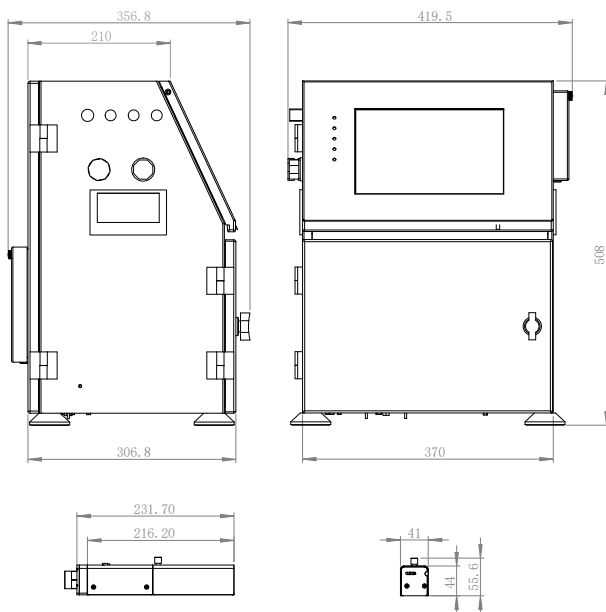

Printing Height: 1.8mm~15 mm

Throw Distance: Up to 30 mm

Barcode: 140 type one and two-dimensional
barcodes(Datamatrix)

Font: Vector font and dot matrix font available,
dynamic message printing for various fonts

Other characteristics ■ ■ ■

Console Weight: 24 kg

Umbilical Tube Length: 3m (Standard)

Stainless steel cabinet

Operating Temperature Range: 5°C to 45°C

Humidity: 30% to 95% non-condensing

Electrical Power Supply: 90-240 VAC,50/60Hz

Dimensions

Operations & Specifications ■ ■ ■

User friendly 1280x800, 10.1" LVDS
high definition touch screen. Excellent touch
experience.

WYSIWYG on screen message editing.

Copy&paste, drag, zoom in, zoom out easily
on touch screen while editing message.